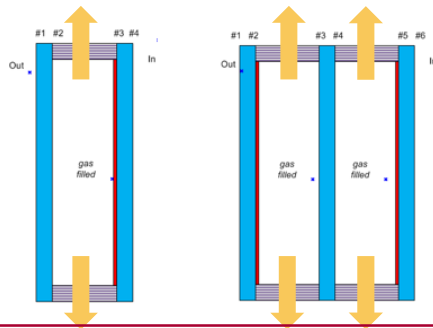

Conventionele isolerende beglazing:

Het glasverlies mag volgens de norm max 1%/ jaar zijn na de verouderingstest (Europese Norm). Maw de Ug-waarde blijft niet constant in de tijd.

Fineo:

Bij Fineo is er een vacuüm tussen de 2 ruiten. Dit betekent dat zolang de rand intact blijft, er geen wijziging van de Ug-waarde is.